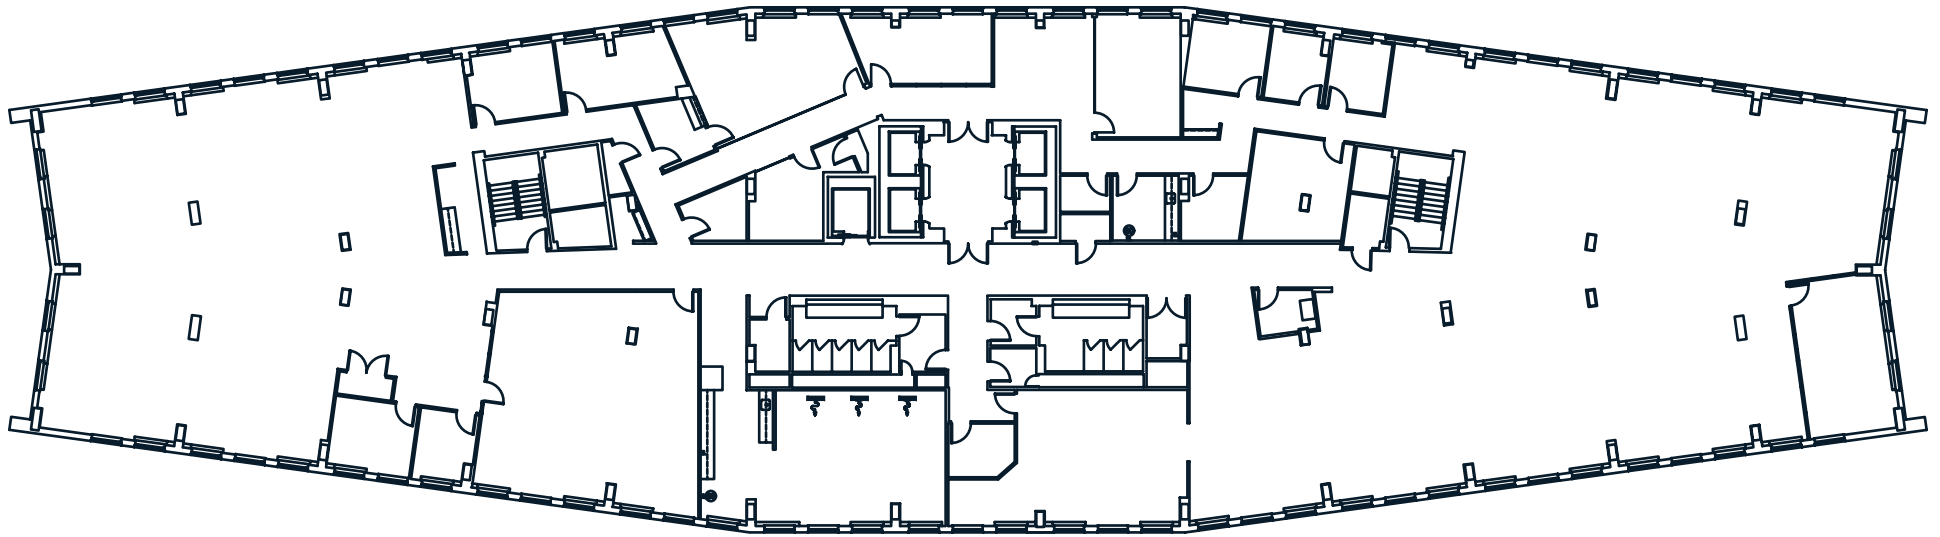

Floor
9

SF
19,691

One Belmont

Bala Cynwyd Pennsylvania

Gene McHale
Beacon Commercial Real Estate
610 828 0100
gmchale@beaconcre.com

keystone.us