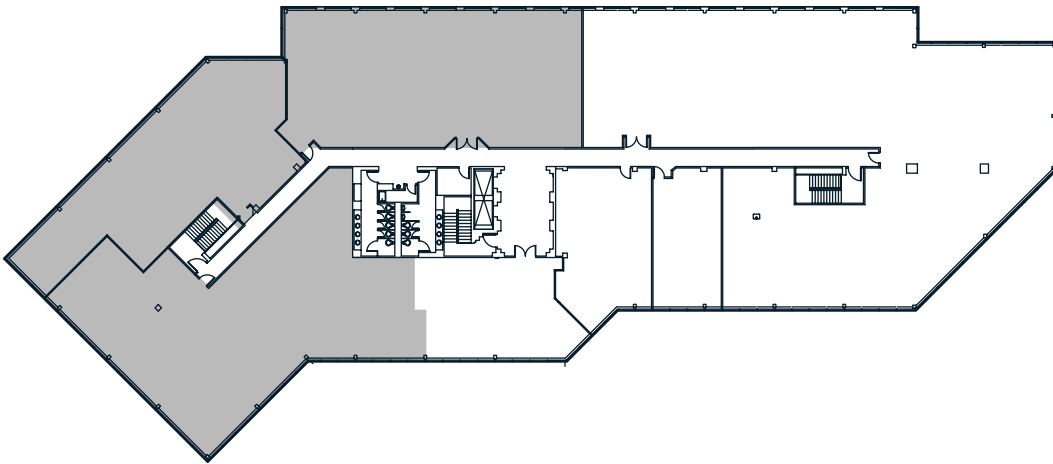

Building
18

Floor
4

SF
5,012

VEVA

Blue Bell Pennsylvania

Tom Sklow
tsklow@keystone.us

610 828 0100