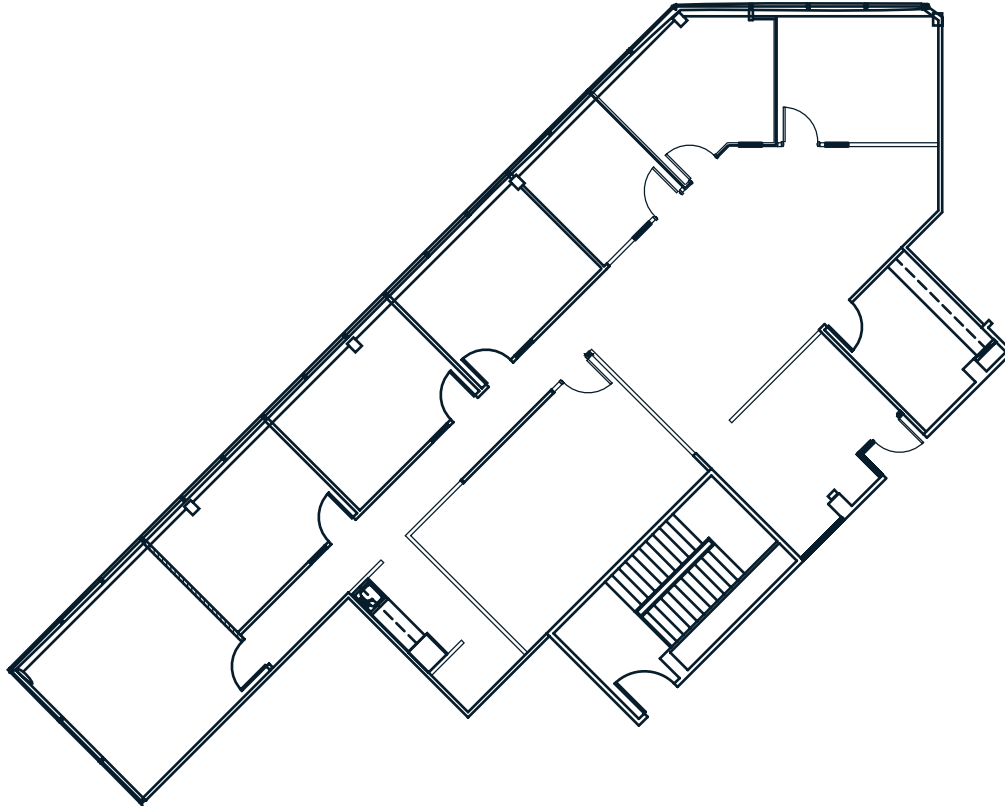

Building
18

Floor
4

SF
3,175

VEVA

Blue Bell Pennsylvania

Tom Sklow
tsklow@keystone.us

610 828 0100