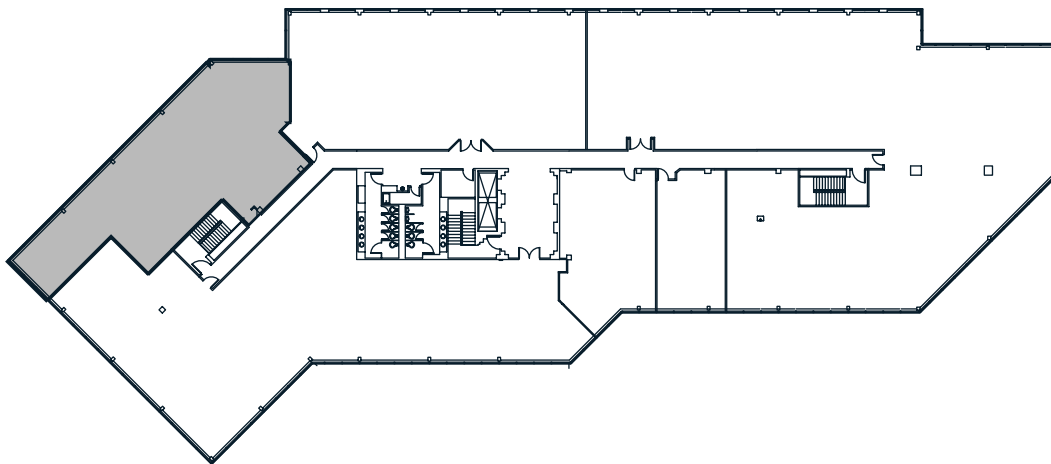

Building
18

Floor
4

SF
3,175

VEVA

Blue Bell Pennsylvania

Tom Sklow
tsklow@keystone.us

610 828 0100