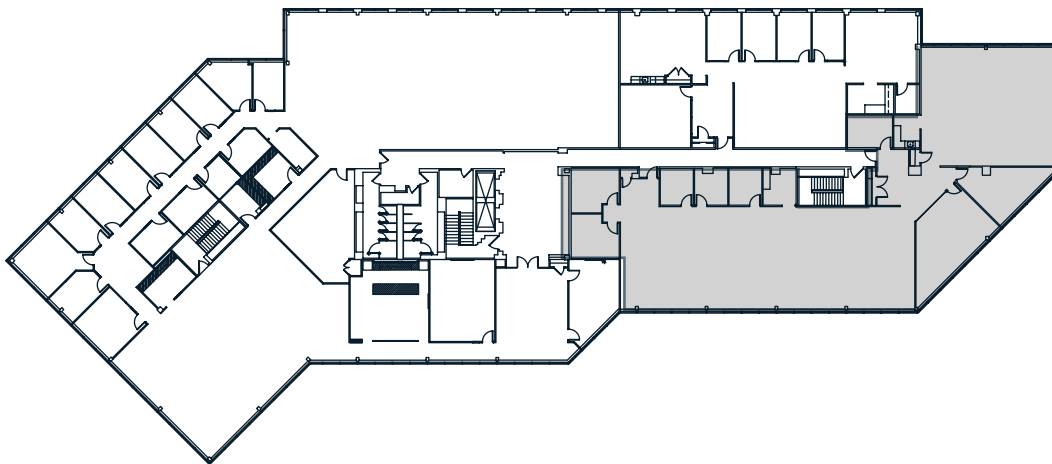

Building
18

Floor
3

SF
7,347

VEVA

Blue Bell Pennsylvania

Tom Sklow
tsklow@keystone.us

610 828 0100