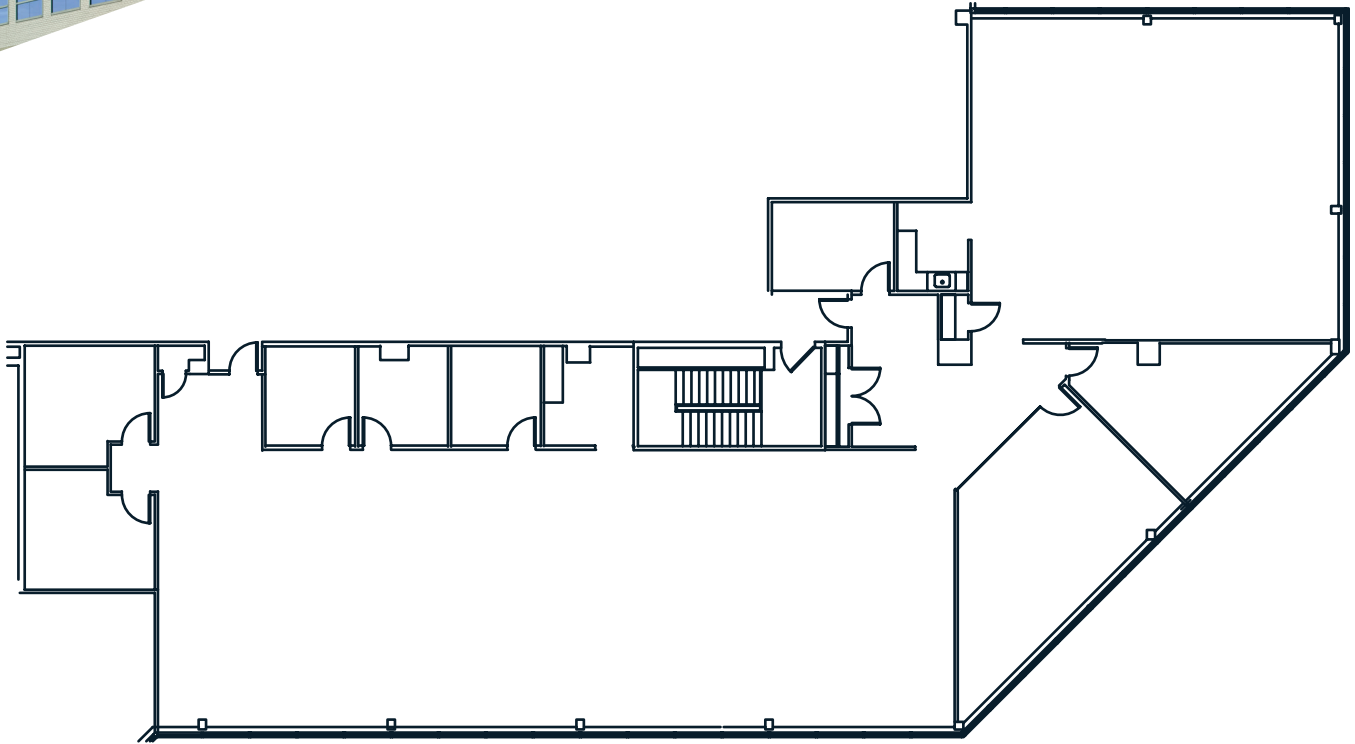

Building
18

Floor
3

SF
7,347

VEVA

Blue Bell Pennsylvania

Tom Sklow
tsklow@keystone.us

610 828 0100