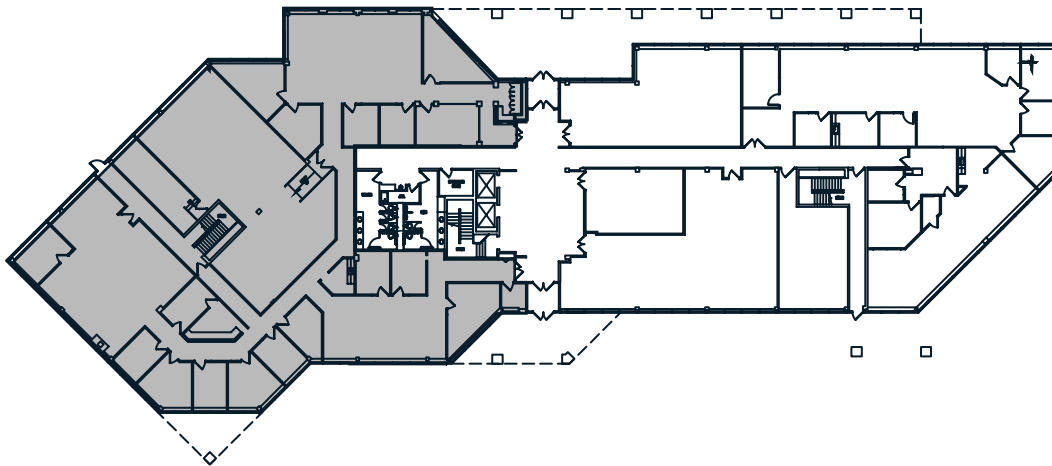

Building
18

Floor
1

SF
12,184

VEVA

Blue Bell Pennsylvania

Tom Sklow
tsklow@keystone.us

610 828 0100