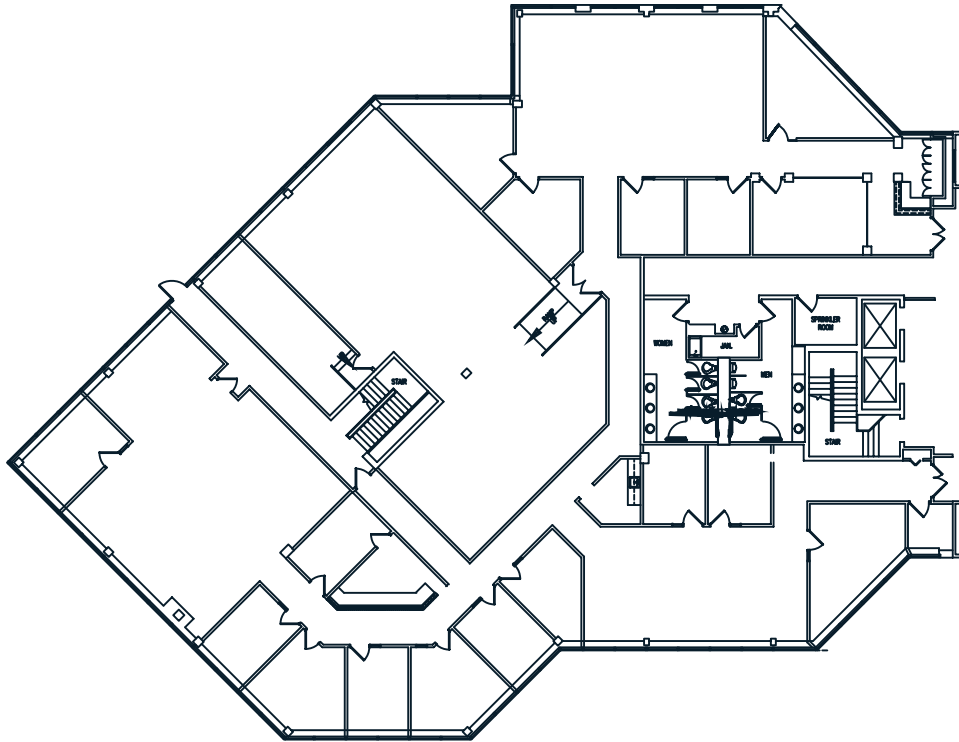

Building
18

Floor
1

SF
12,184

VEVA

Blue Bell Pennsylvania

Tom Sklow
tsklow@keystone.us

610 828 0100