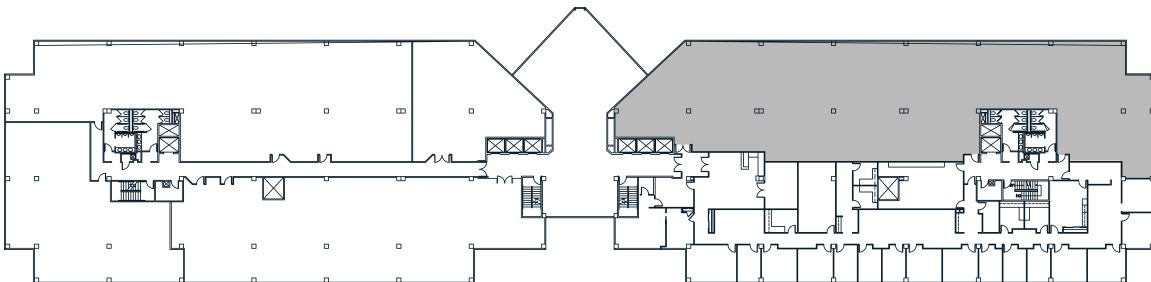

Building
2

Floor
4

SF
11,500

1K1

West Conshohocken Pennsylvania

Kim Finnerty
kim.finnerty@cushwake.com

610 772 2007