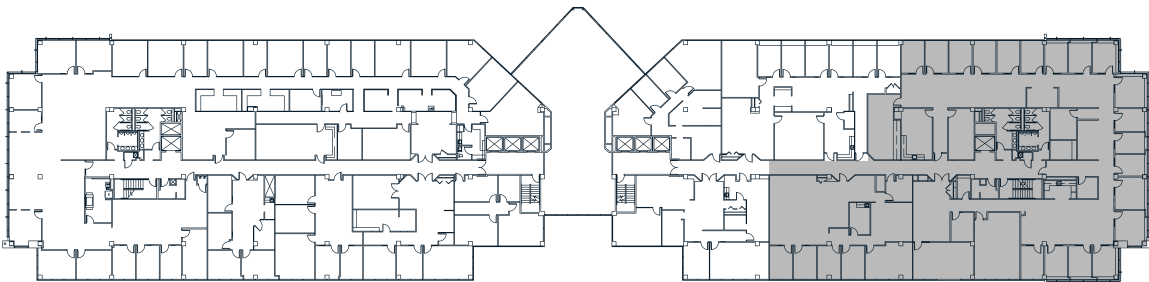

Building
2

Floor
3

SF
13,546

1K1

West Conshohocken Pennsylvania

Kim Finnerty
kim.finnerty@cushwake.com

610 772 2007