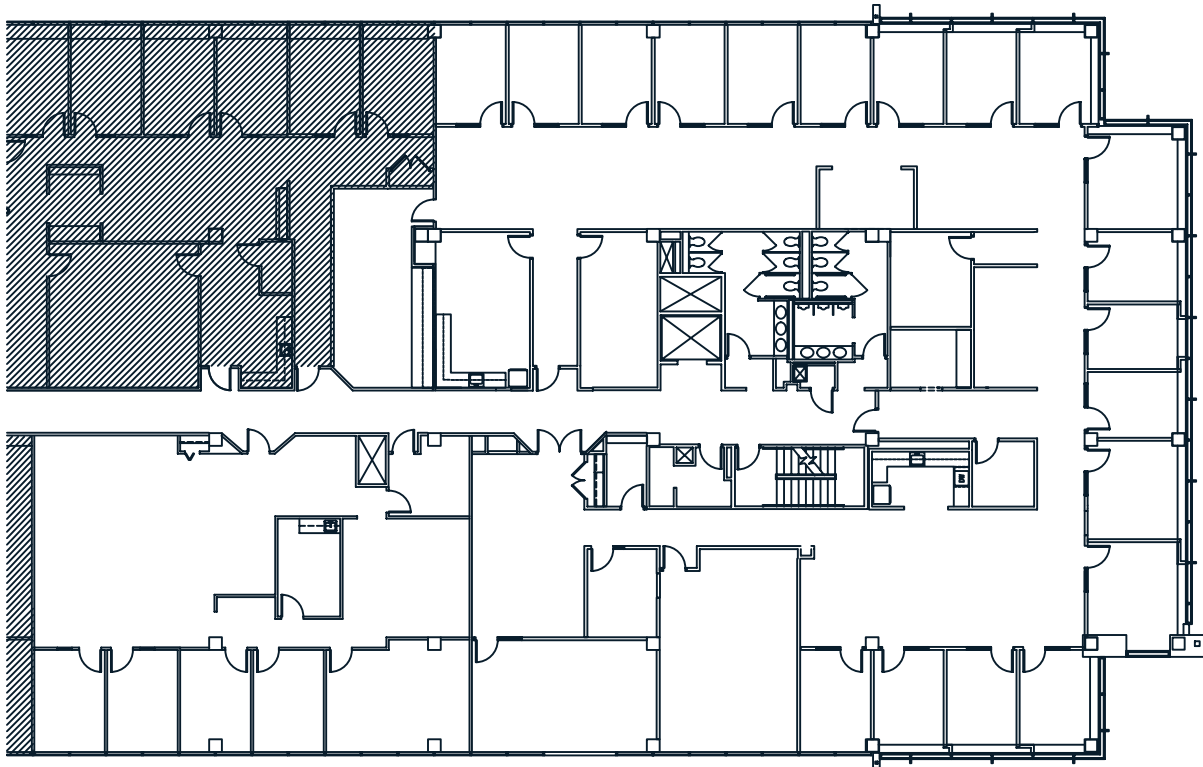

Building
2

Floor
3

SF
13,546

1K1

West Conshohocken Pennsylvania

Kim Finnerty
kim.finnerty@cushwake.com

610 772 2007