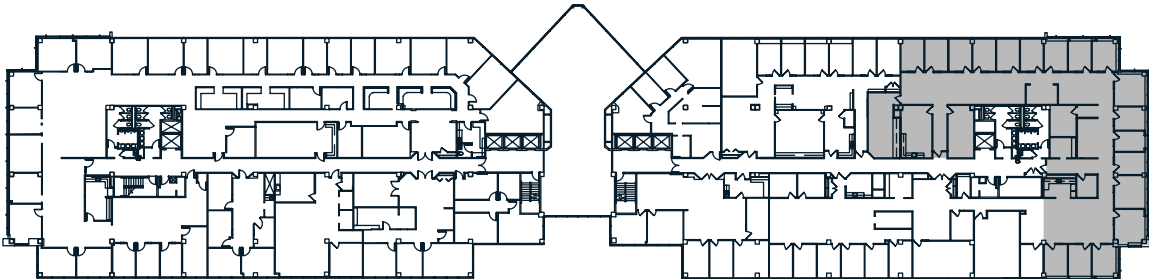

Building
2

Floor
3

SF
8,000

1K1

West Conshohocken Pennsylvania

Option B

Kim Finnerty
kim.finnerty@cushwake.com

610 772 2007