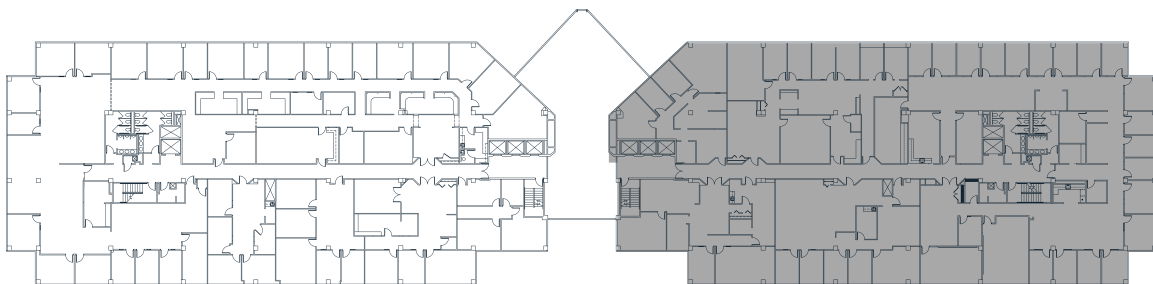

Building
2

Floor
3

SF
21,975

1K1

West Conshohocken Pennsylvania

Kim Finnerty
kim.finnerty@cushwake.com

610 772 2007