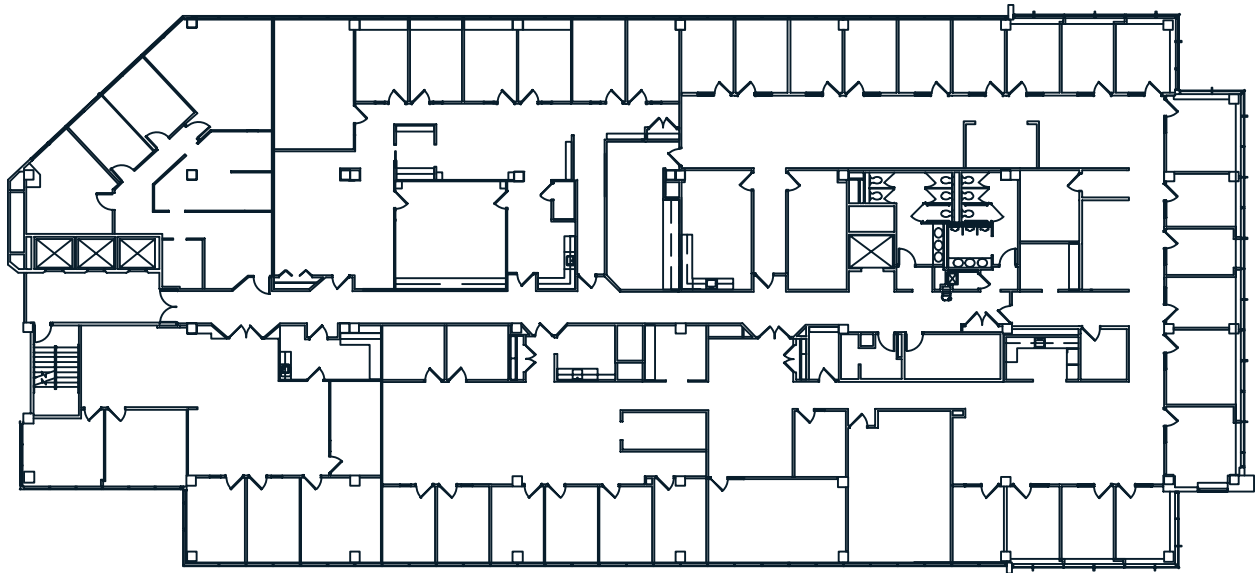

Building
2

Floor
3

SF
21,975

1K1

West Conshohocken Pennsylvania

Kim Finnerty
kim.finnerty@cushwake.com

610 772 2007