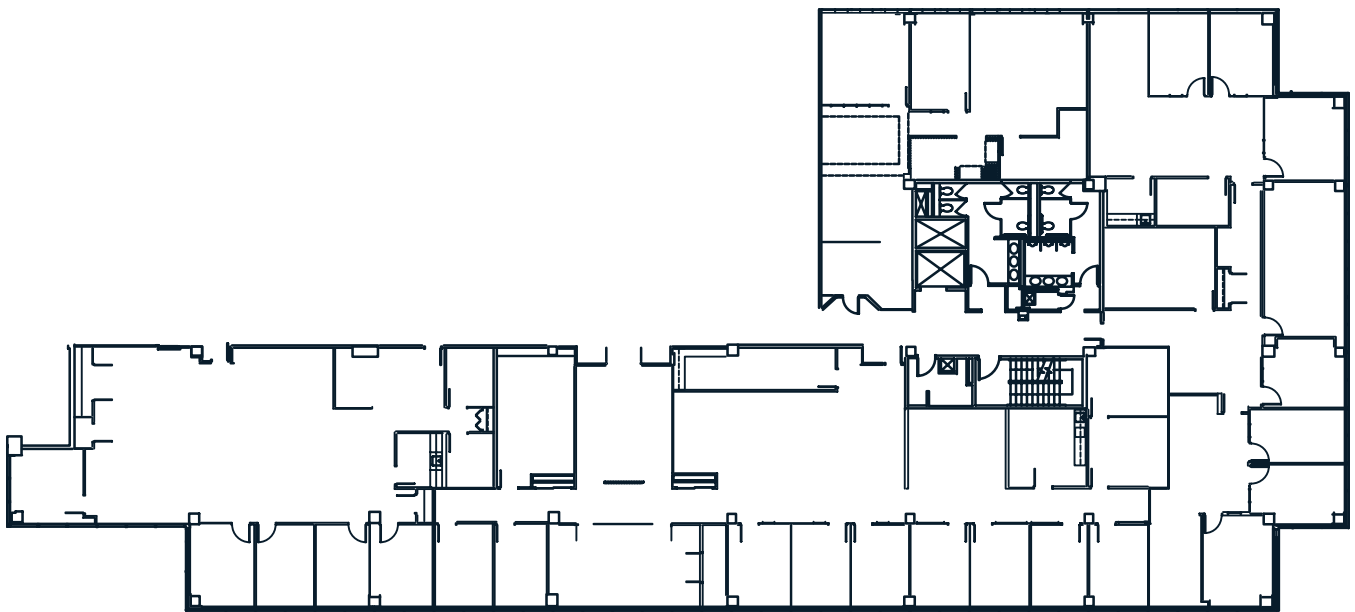

Floor
2

SF
14,932

1K1

West Conshohocken Pennsylvania

Kim Finnerty
kim.finnerty@cushwake.com

610 772 2007

Building
2

Floor
2