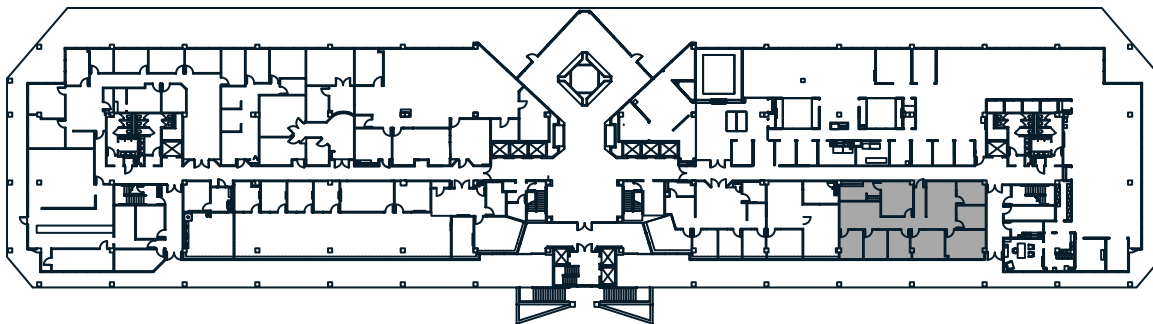

Building
2

Floor
1

SF
2,250

1K1

West Conshohocken Pennsylvania

Kim Finnerty
kim.finnerty@cushwake.com

610 772 2007