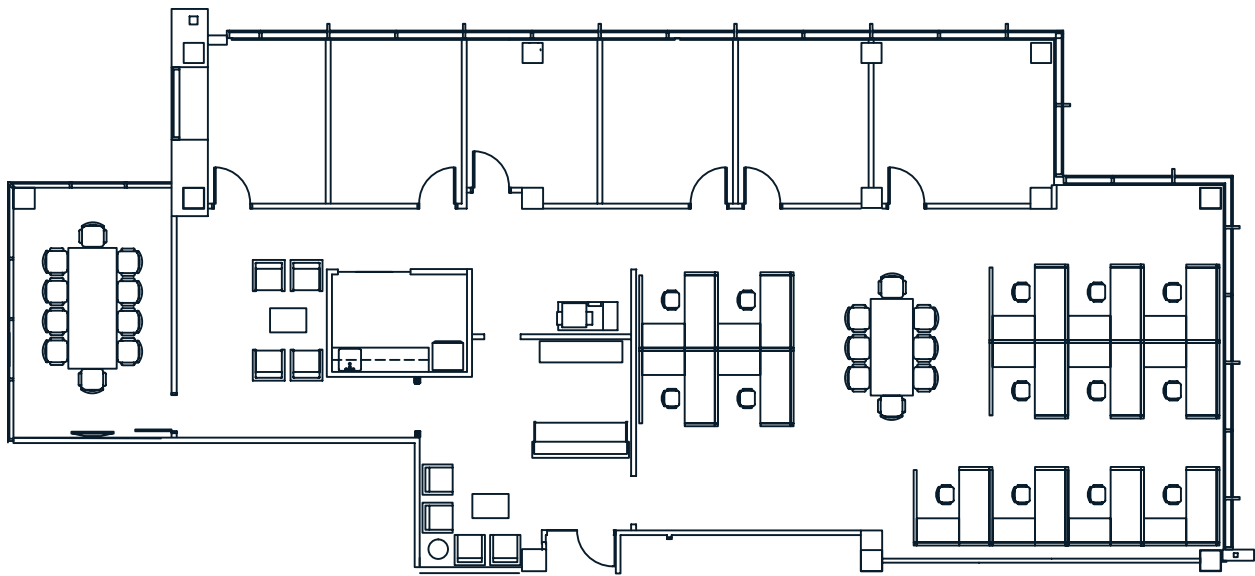

Building
1

Floor
2

SF
4,957

1K1

West Conshohocken Pennsylvania

Kim Finnerty
kim.finnerty@cushwake.com

610 772 2007