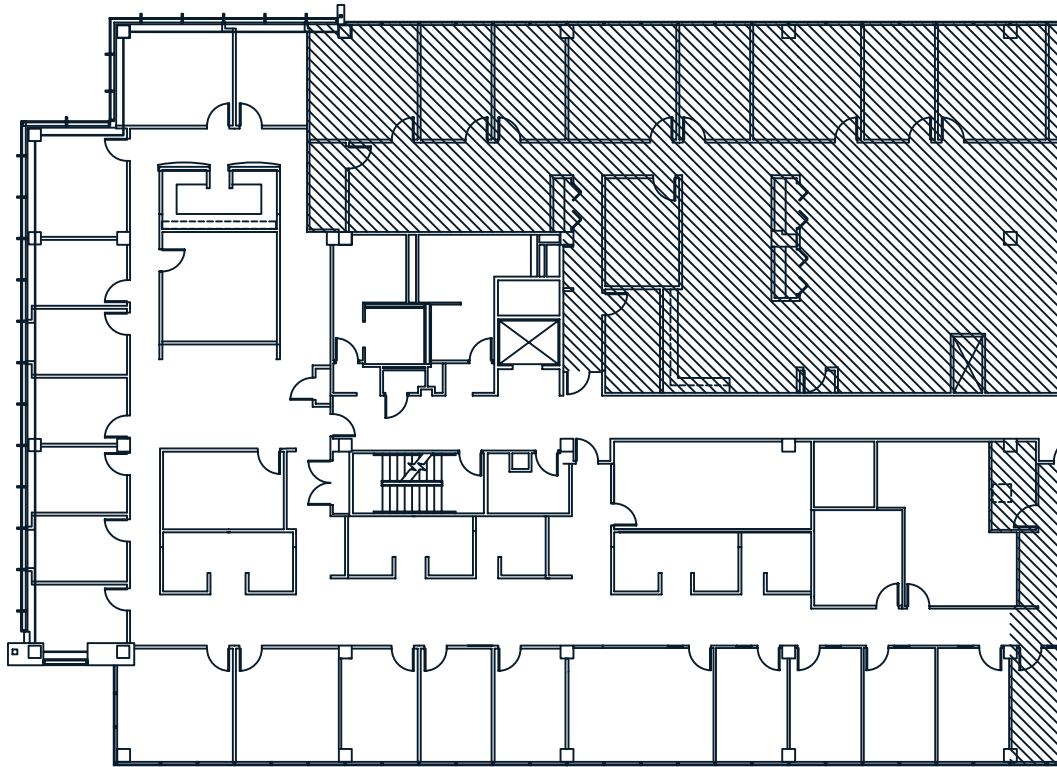

Floor
5

SF
8,682

1K1

West Conshohocken Pennsylvania

Kim Finnerty
kim.finnerty@cushwake.com

610 772 2007