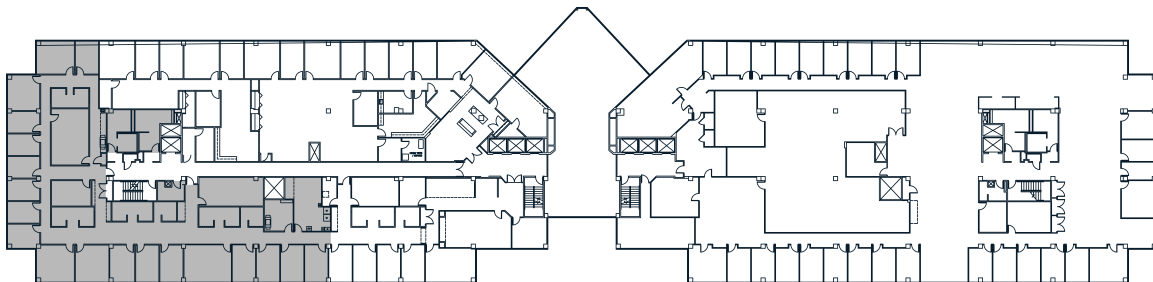

Floor
5

SF
8,682

1K1

West Conshohocken Pennsylvania

Kim Finnerty
kim.finnerty@cushwake.com

610 772 2007