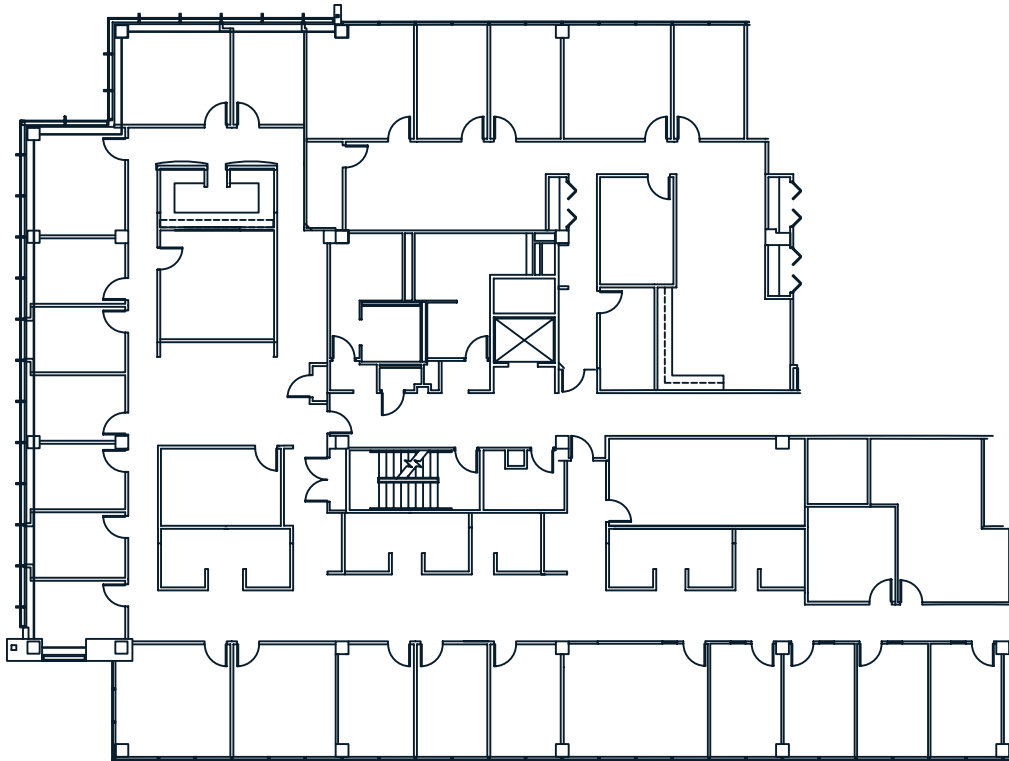

Floor
5

SF
11,597

1K1

West Conshohocken Pennsylvania

Kim Finnerty
kim.finnerty@cushwake.com

610 772 2007