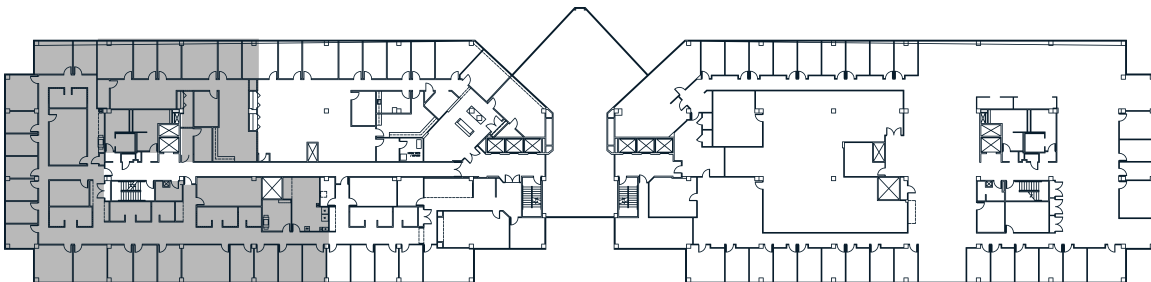

Floor
5

SF
11,597

1K1

West Conshohocken Pennsylvania

Kim Finnerty
kim.finnerty@cushwake.com

610 772 2007