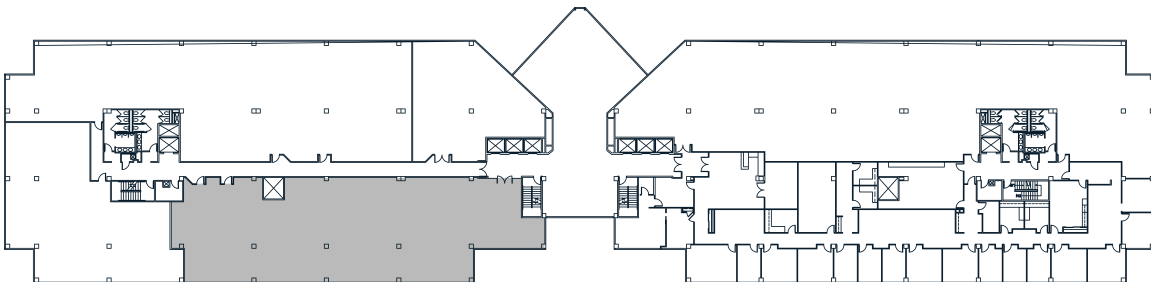

Floor
4

SF
7,054

1K1

West Conshohocken Pennsylvania

Kim Finnerty
kim.finnerty@cushwake.com

610 772 2007