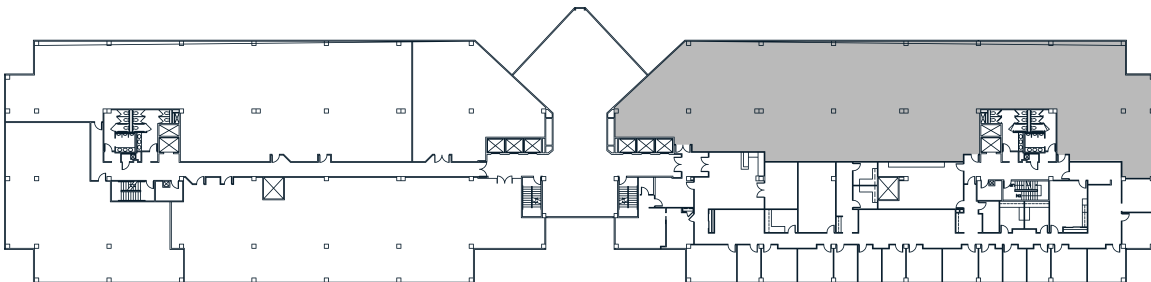

Floor
4

SF
11,500

1K1

West Conshohocken Pennsylvania

Kim Finnerty
kim.finnerty@cushwake.com

610 772 2007