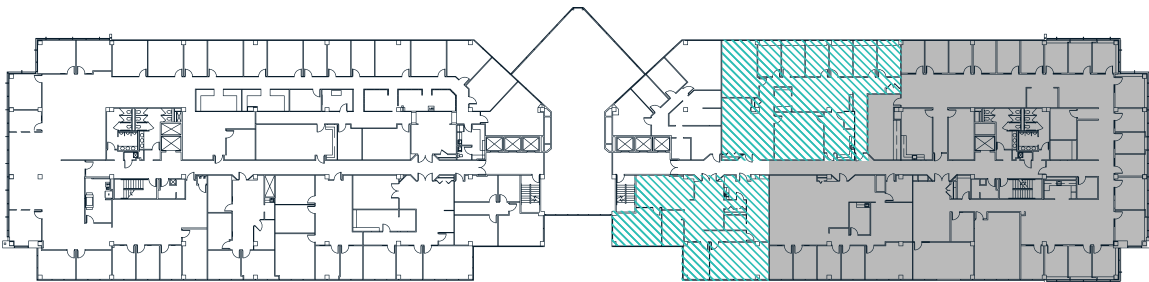

**Floor
3**

**SF
13,546**

1K1

West Conshohocken Pennsylvania

Opportunity to expand to 19,974 SF on 10/1/23

Kim Finnerty
kim.finnerty@cushwake.com

610 772 2007