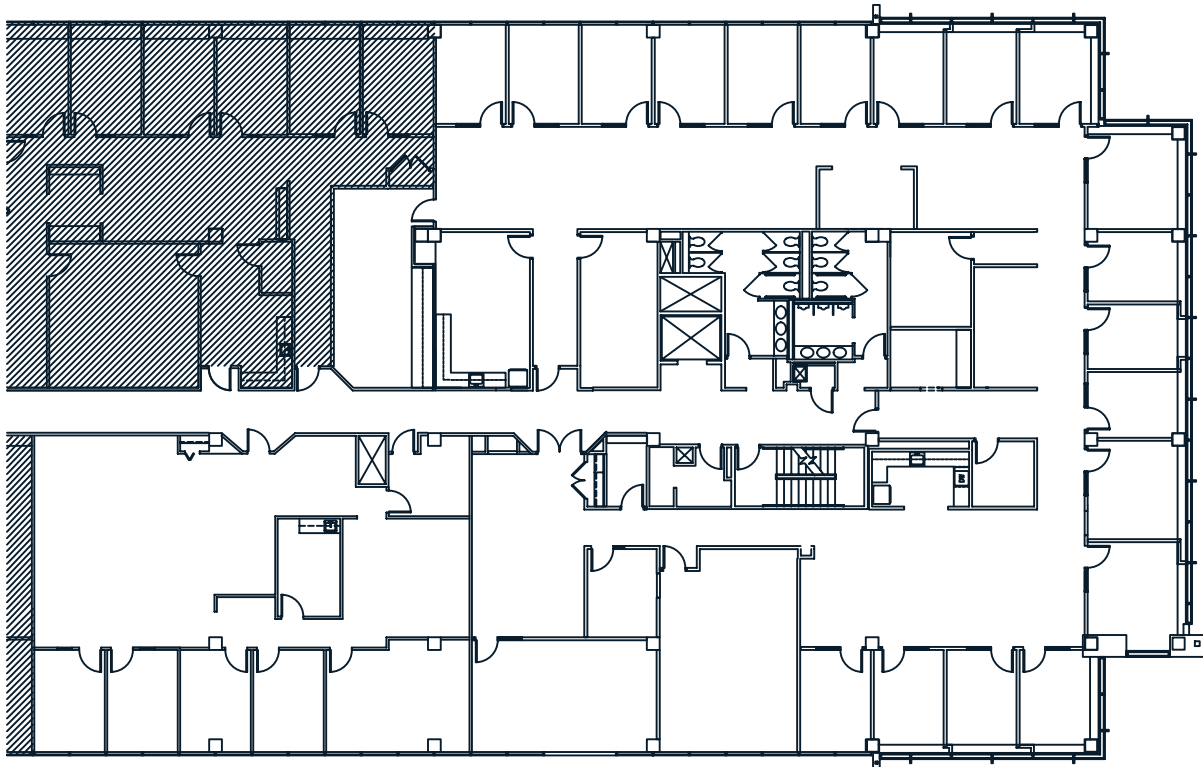

**Floor
3**

**SF
13,546**

1K1

West Conshohocken Pennsylvania

Opportunity to expand to 19,974 SF on 10/1/23

Kim Finnerty
kim.finnerty@cushwake.com

610 772 2007