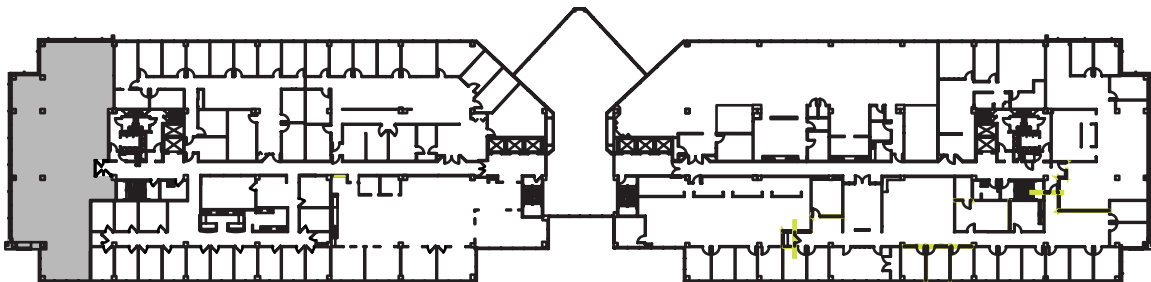

Floor
2

SF
4,957

1K1

West Conshohocken Pennsylvania

Kim Finnerty
kim.finnerty@cushwake.com

610 772 2007