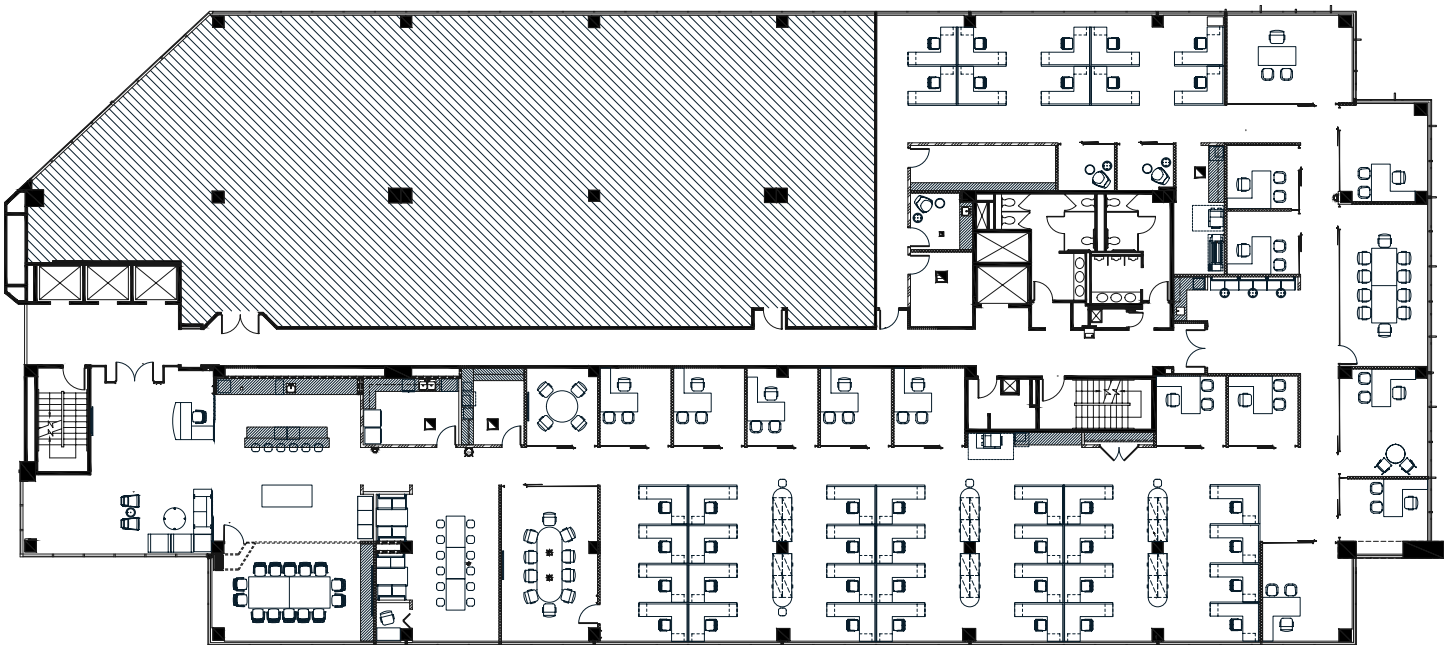

**Floor**  
2

**SF**  
14,932

# 1K1

**West Conshohocken Pennsylvania**

Newly built-out, furnished space with open ceilings, built-in white noise, multiple conference rooms, and a spacious reception and event area.

Kim Finnerty  
[kim.finnerty@cushwake.com](mailto:kim.finnerty@cushwake.com)