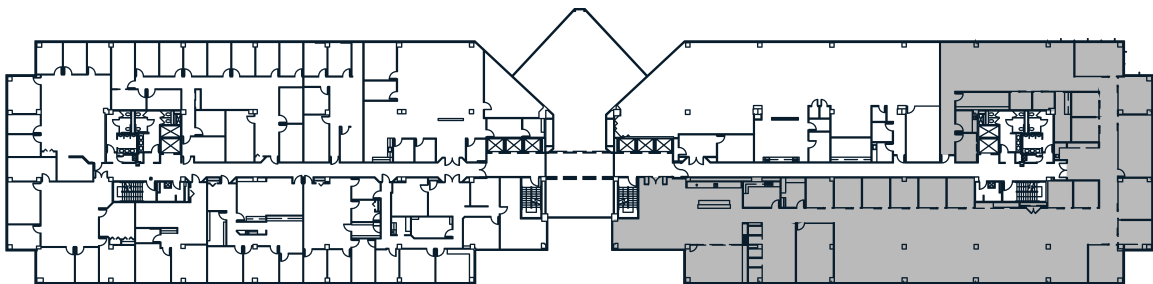

**Floor**  
2

**SF**  
14,932

# 1K1

**West Conshohocken Pennsylvania**

Newly built-out, furnished space with open ceilings, built-in white noise, multiple conference rooms, and a spacious reception and event area.

Kim Finnerty  
[kim.finnerty@cushwake.com](mailto:kim.finnerty@cushwake.com)