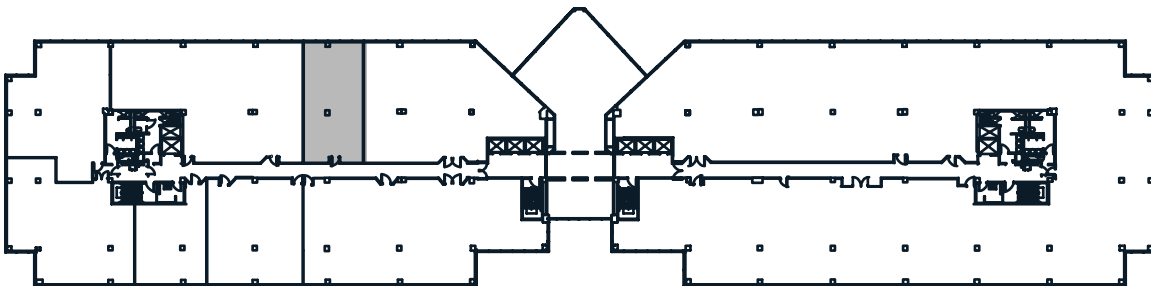

Floor
2

SF
1,346

1K1

West Conshohocken Pennsylvania

Kim Finnerty
kim.finnerty@cushwake.com

610 772 2007