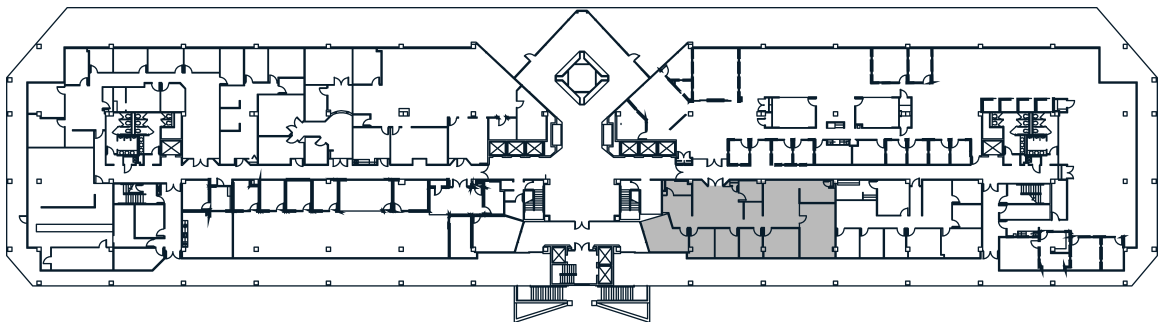

Floor
1

SF
2,766

1K1

West Conshohocken Pennsylvania

Kim Finnerty
kim.finnerty@cushwake.com

610 772 2007